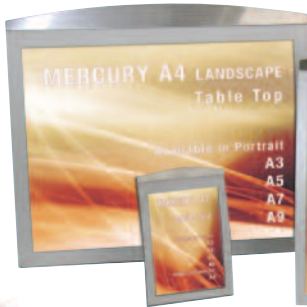

MERCURY

- A3 Portrait (12" x 17 1/4" paper size)
- A4 Portrait (8 1/2" x 11 3/4" paper size)
- A5 Portrait (6" x 8 1/4" paper size)
- A7 Portrait (3" x 4 1/8" paper size)
- A4 L Landscape (11 1/4" x 8 3/4" paper size)