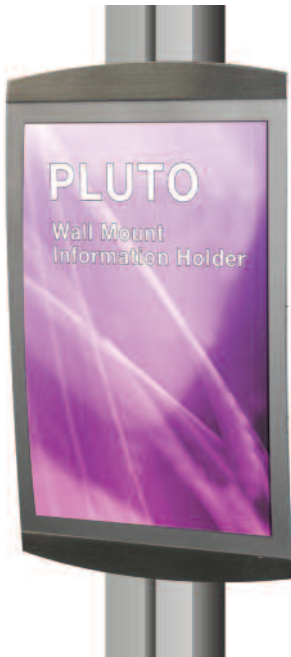

PLUTO

- A4 (8 1/4" x 12" paper size)
- A3 (11 3/4" x 17 1/2" paper size)