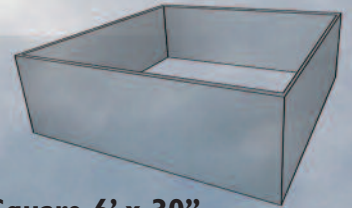

PANEL SYSTEMS

CUSTOM TRADE SHOW DISPLAYS

FABRIC STRUCTURES

- Available in many shapes
- Full colour printing
- Lightweight
- Excellent visibility
- Tension fabric structure

ISOMETRIC VIEW

SIDE VIEW

TOP VIEW

Square 6' x 30"

ISOMETRIC VIEW

SIDE VIEW

TOP VIEW

Oval 10' x 10' radius x 36"

Circle 8' x 42"

ISOMETRIC VIEW

SIDE VIEW

TOP VIEW

Funnel 8' top x 42" plumb

ISOMETRIC VIEW

SIDE VIEW

TOP VIEW

Triangle 6' x 30"

ISOMETRIC VIEW

SIDE VIEW